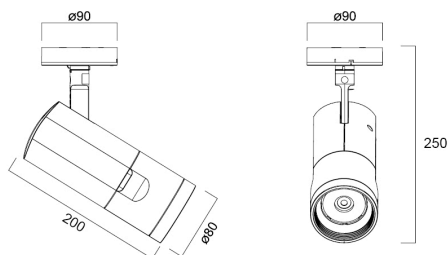

Beacon CRI97 18W 1675lm 4000K SM Medium DALI Zwart

Artikelnummer 2062555

Concord

Simple and slick integral design with no driver box and without any visible screws New technology utilization for improved performance Extremely precise light beams due to the high-quality lenses ø80mm die-cast aluminium body, Fix beam angle: 36° , Textured black finishing colour Light color temperature: 4000K, natural light System power: 18W, Fixture lumen output: 1675lm, efficacy: 93lm/W, Ra97 typical, LED chromacity: 2 step MacAdam ellipse LED source (SDCM2), IR/UV free light source without heat radiation Operating voltage 220-240V / 50-60Hz, electronic driver, DALI dimmable Surface mounting with surface mounting base. Electrical protection: Class II. Degree of protection: IP20, suitable for indoor environment only Horizontal rotation: 355°, vertical tilt: 90° Nominal product dimensions: D.80mmx200mm 5 years warranty. Suitable for ceiling surface mounting, and wall surface mounting

Technische gegevens

Afmetingen (mm)

Fotometrie

Distance [m]	Cone diameter [m]	Beam diameter [m]	Illuminance [lx]
0.5	0.33	0.33	1551
1.0	0.65	0.65	391
1.5	0.96	0.96	173
2.0	1.31	1.31	97
2.5	1.63	1.63	52
3.0	1.96	1.96	30

Distance [m] Cone diameter [m] Illuminance [lx]
 — C0 - C180 (Half beam angle: 36.2°)

Beacon CRI97 18W 1675lm 4000K SM Medium DALI Zwart

Artikelnummer 2062555

Concord

Algemene gegevens

Productnaam	Beacon CRI97 18W 1675lm 4000K SM Medium DALI Zwart
Technologie	LED
Lampvoet	N/A
Behuizing	Aluminium
Montage	Plafondopbouw, Wandopbouw
Geïntegreerde aanwezigheidssensor	NONE
Type armatuur (open/gesloten)	Ingesloten
Algemene toepassing	Musea & Galerïes, Retail, Horeca
Omgevingstemperatuur (°C)	-10°C...+35°C
Virtual assistant compatibility	N/A
ETIM klasse	EC001744
Garantie	5 jaar