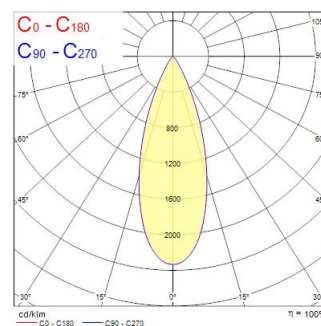

Fotometrie

Distance [m]	Cone diameter [m]	Beam diameter [m]	Illuminance [lx]
0.5	0.33	0.33	1551
1.0	0.65	0.65	391
1.5	0.96	0.96	173
2.0	1.31	1.31	97
2.5	1.63	1.63	52
3.0	1.96	1.96	30

Distance [m] Cone diameter [m] Illuminance [lx]
— C0 - C180 (Half beam angle: 36.2°)