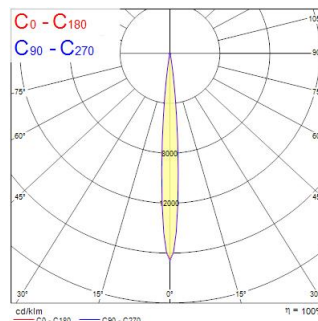

Beacon Muse CRI97 18W 980lm 3000K SM O/B Dim Wit

Artikelnummer 2062566

Concord

Simple and slick integral design with no driver box and without any visible screws New technology utilization for improved performance Extremely precise light beams due to the high-quality lens ø80mm die-cast aluminium body, Adjustable beam angle: between 8° - 55° , Textured white finishing colour Light color temperature: 3000K, warm light System power: 18W, Fixture lumen output: 980lm, efficacy: 55lm/W, Ra97 typical, LED chromacity: 2 step MacAdam ellipse LED source (SDCM2), IR/UV free light source without heat radiation Operating voltage 220-240V / 50-60Hz, dimmable via on-board potentiometer, Surface mounting with surface mounting base. Electrical protection: Class II. Degree of protection: IP20, suitable for indoor environment only Horizontal rotation: 355°, vertical tilt: 90° Nominal product dimensions: D.80mmx215mm 5 years warranty. Suitable for ceiling surface mounting, and wall surface mounting

Technische gegevens

Afmetingen (mm)

Fotometrie

Distance [m]	Cone diameter [m]	Beam diameter [m]	Beam diameter [m]	Illuminance [lx]
0.5	0.38	0.06	0.06	20396
	0.15	0.16	0.16	17202
1.0	0.23	0.24	0.24	8296
	0.31	0.31	0.31	4267
1.5	0.38	0.39	0.39	2300
	0.46	0.47	0.47	1077
2.0	0.58	0.59	0.59	1364
	0.71	0.71	0.71	689
2.5	0.71	0.71	0.71	559
	0.84	0.84	0.84	473
3.0	0.84	0.84	0.84	429
	1.00	1.00	1.00	351

Optische gegevens

Lumenstroom armatuur (lm)	980
Efficiëntie armatuur lm/W	55
LOR (%)	100
Kleurtemperatuur (K)	3000
Lichtkleur	Warmwit
CRI (Ra)	97
Initiële kleurvariatie (SDCM)	SDCM2
Luminous Intensity (cd)	980
Type licht distributie	Symmetric
Fotobiologische risicogroep	RG1

Artikelnummer 2062566

Concord

Fysieke gegevens

Kleur behuizing	RAL 9016 - Traffic white / Bezel
IP waarde	IP20
IK waarde	IK02
Afwerking diffusor	Gezandstraald
Materiaal diffusor	Overige
Afwerking reflector	Mat
Lengte (mm)	215
Breedte (mm)	80
Hoogte (mm)	270
Gewicht (kg)	1.02