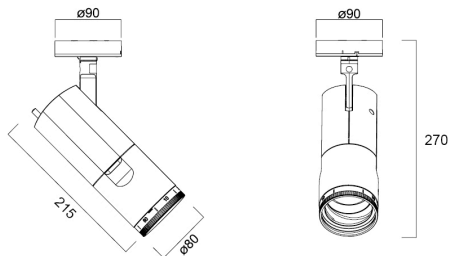

Beacon Muse CRI97 18W 980lm 3000K SM O/B Dim Wit

Artikelnummer 2062566

Concord

Simple and slick integral design with no driver box and without any visible screws New technology utilization for improved performance Extremely precise light beams due to the high-quality lens ø80mm die-cast aluminium body, Adjustable beam angle: between 8° - 55° , Textured white finishing colour Light color temperature: 3000K, warm light System power: 18W, Fixture lumen output: 980lm, efficacy: 55lm/W, Ra97 typical, LED chromacity: 2 step MacAdam ellipse LED source (SDCM2), IR/UV free light source without heat radiation Operating voltage 220-240V / 50-60Hz, dimmable via on-board potentiometer, Surface mounting with surface mounting base. Electrical protection: Class II. Degree of protection: IP20, suitable for indoor environment only Horizontal rotation: 355°, vertical tilt: 90° Nominal product dimensions: D.80mmx215mm 5 years warranty. Suitable for ceiling surface mounting, and wall surface mounting

Technische gegevens

Afmetingen (mm)

Fotometrie

Distance [m]	Cone diameter [m]	Beam diameter [m]	Beam diameter [m]	Illuminance [lx]
0.5	0.38	0.06	0.06	20396
	0.15	0.16	0.16	17202
1.0	0.23	0.24	0.24	8296
	0.31	0.31	0.31	4267
1.5	0.38	0.39	0.39	2300
	0.46	0.47	0.47	1077
2.0	0.58	0.59	0.59	1364
	0.71	0.71	0.71	689
2.5	0.71	0.71	0.71	559
	0.84	0.84	0.84	473
3.0	0.84	0.84	0.84	429
	1.00	1.00	1.00	351

Artikelnummer 2062566

Concord

Fysieke gegevens

Kleur behuizing	RAL 9016 - Traffic white / Bezel
IP waarde	IP20
IK waarde	IK02
Afwerking diffusor	Gezandstraald
Materiaal diffusor	Overige
Afwerking reflector	Mat
Lengte (mm)	215
Breedte (mm)	80
Hoogte (mm)	270
Gewicht (kg)	1.02

Verpakkingen

EAN code	5025768625666
Enkele lengte verpakking (cm)	30.5
Enkele breedte verpakking (cm)	13.5
Hoogte eenheidsverpakking (cm)	20.5
DUN14 (inner)	05025768625666
Eenheden per omdoos	1
Lengte omdoos (cm)	30.5
Breedte omdoos (cm)	13.5
Diepte omdoos (cm)	20.5