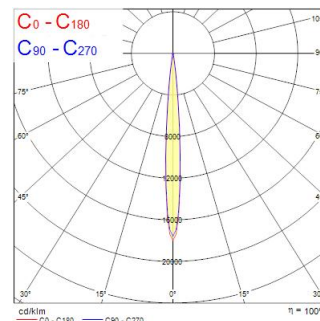

Beacon Muse CRI97 18W 940lm 2700K SM SSC Wit

Artikelnummer 2062577

Concord

Simple and slick integral design with no driver box and without any visible screws New technology utilization for improved performance Invisible in-track adaptor for an impressive architectural look Extremely precise light beams due to the high-quality lens ø80mm die-cast aluminium body, Adjustable beam angle: between 8° - 55°, Textured white finishing colour Light color temperature: 2700K, candle light System power: 18W, Fixture lumen output: 940lm, efficacy: 52lm/W, Ra97 typical, LED chromacity: 2 step MacAdam ellipse LED source (SDCM2), IR/UV free light source without heat radiation Operating voltage 220-240V / 50-60Hz, SylSmart SSC Surface mounting with surface mounting base. Electrical protection: Class II. Degree of protection: IP20, suitable for indoor environment only Horizontal rotation: 355°, vertical tilt: 90° Nominal product dimensions: D.80mmx215mm 5 years warranty. Suitable for ceiling surface mounting, and wall surface mounting

Technische gegevens

Afmetingen (mm)

Fotometrie

Distance [m]	Cone diameter [m]	Beam diameter [m]	Beam diameter [m]	Illuminance [lx]
0.5	0.08 0.08	0.07 0.07	0.07 0.07	3682 1726 1020
1.0	0.15 0.15	0.14 0.14	0.14 0.14	895 438 252
1.5	0.22 0.22	0.21 0.21	0.21 0.21	399 198 101
2.0	0.31 0.30	0.30 0.30	0.30 0.30	227 119 118
2.5	0.38 0.38	0.37 0.37	0.37 0.37	148 81 70
3.0	0.46 0.45	0.45 0.45	0.45 0.45	96 50 50

Optische gegevens

Lumenstroom armatuur (lm)	940
Efficiëntie armatuur lm/W	52
LOR (%)	100
Kleurtemperatuur (K)	2700
Lichtkleur	Candlelight
CRI (Ra)	97
Initiële kleurvariatie (SDCM)	SDCM2
Luminous Intensity (cd)	940
Type licht distributie	Symmetric
Fotobiologische risicogroep	RG1