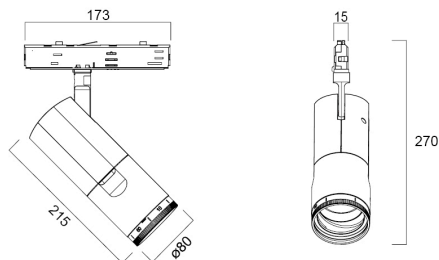

# Beacon Muse CRI97 18W 980lm 3000K DALI Wit

Artikelnummer 2062584

Concord

Simple and slick integral design with no driver box and without any visible screws New technology utilization for improved performance Invisible in-track Adaptor for an impressive architectural look Extremely precise light beams due to the high-quality lens ø80mm die-cast aluminium body, Adjustable beam angle: between 8° - 55°, Textured white finishing colour Light color temperature: 3000K, warm light System power: 18W, Fixture lumen output: 980lm, efficacy: 55lm/W, Ra97 typical, LED chromacity: 2 step MacAdam ellipse LED source (SDCM2), IR/UV free light source without heat radiation Operating voltage 220-240V / 50-60Hz, DALI suitable for installation on 3-circuit tracks, please check compatibility list on the instruction sheet. Compatible with OneTrack Electrical protection: Class II. Degree of protection: IP20, suitable for indoor environment only Horizontal rotation: 355°, vertical tilt: 90° Nominal product dimensions: D.80mmx215mm 5 years warranty. Suitable for track mounting

### Afmetingen (mm)

## Fysieke gegevens

Kleur behuizing	RAL 9016 - Traffic white / Bezel
IP waarde	IP20
IK waarde	IK02
Afwerking diffusor	Gezandstraald
Materiaal diffusor	Overige
Afwerking reflector	Mat
Lengte (mm)	215
Breedte (mm)	80
Hoogte (mm)	270
Gewicht (kg)	0.94

## Verpakkingen

EAN code	5025768625840
Enkele lengte verpakking (cm)	30.5
Enkele breedte verpakking (cm)	13.5
Hoogte eenheidsverpakking (cm)	20.5
DUN14 (inner)	05025768625840
Eenheden per omdoos	1
Lengte omdoos (cm)	30.5
Breedte omdoos (cm)	13.5
Diepte omdoos (cm)	20.5