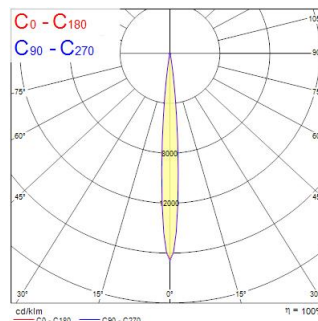

# Beacon Muse CRI97 18W 980lm 3000K DALI Wit

Artikelnummer 2062584

Concord

Simple and slick integral design with no driver box and without any visible screws New technology utilization for improved performance Invisible in-track Adaptor for an impressive architectural look Extremely precise light beams due to the high-quality lens ø80mm die-cast aluminium body, Adjustable beam angle: between 8° - 55°, Textured white finishing colour Light color temperature: 3000K, warm light System power: 18W, Fixture lumen output: 980lm, efficacy: 55lm/W, Ra97 typical, LED chromacity: 2 step MacAdam ellipse LED source (SDCM2), IR/UV free light source without heat radiation Operating voltage 220-240V / 50-60Hz, DALI suitable for installation on 3-circuit tracks, please check compatibility list on the instruction sheet. Compatible with OneTrack Electrical protection: Class II. Degree of protection: IP20, suitable for indoor environment only Horizontal rotation: 355°, vertical tilt: 90° Nominal product dimensions: D.80mmx215mm 5 years warranty. Suitable for track mounting

### Afmetingen (mm)

### Fotometrie

Distance [m]	Cone diameter [m]	Beam diameter [m]	Beam diameter [m]	Illuminance [lx]
0.5	0.08	0.08	0.08	20396
	0.08	0.08	0.08	17202
1.0	0.15	0.16	0.16	8296
	0.16	0.16	0.16	4267
1.5	0.22	0.24	0.24	3733
	0.24	0.24	0.24	1984
2.0	0.31	0.31	0.31	2100
	0.31	0.31	0.31	1077
2.5	0.38	0.39	0.39	1344
	0.39	0.39	0.39	689
3.0	0.46	0.47	0.47	902
	0.47	0.47	0.47	479

## Optische gegevens

Lumenstroom armatuur (lm)	980
Efficiëntie armatuur lm/W	55
LOR (%)	100
Kleurtemperatuur (K)	3000
Lichtkleur	Warmwit
CRI (Ra)	97
Initiële kleurvariatie (SDCM)	SDCM2
Luminous Intensity (cd)	980
Type licht distributie	Symmetric
Fotobiologische risicogroep	RG1