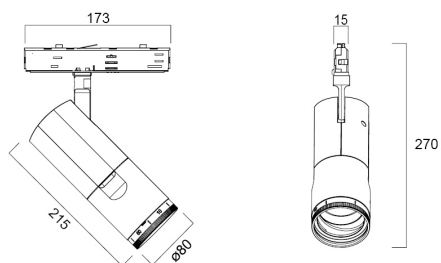

Technische gegevens

Afmetingen (mm)