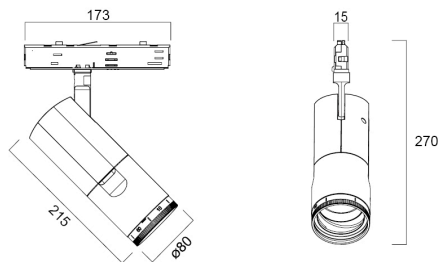

Beacon Muse CRI97 18W 980lm 3000K DALI Zwart

Artikelnummer 2062587

Concord

Simple and slick integral design with no driver box and without any visible screws New technology utilization for improved performance Invisible in-track Adaptor for an impressive architectural look Extremely precise light beams due to the high-quality lens ø80mm die-cast aluminium body, Adjustable beam angle: between 8° - 55°, Textured black finishing colour Light color temperature: 3000K, warm light System power: 18W, Fixture lumen output: 980lm, efficacy: 55lm/W, Ra97 typical, LED chromacity: 2 step MacAdam ellipse LED source (SDCM2), IR/UV free light source without heat radiation Operating voltage 220-240V / 50-60Hz, DALI suitable for installation on 3-circuit tracks, please check compatibility list on the instruction sheet. Compatible with OneTrack Electrical protection: Class II. Degree of protection: IP20, suitable for indoor environment only Horizontal rotation: 355°, vertical tilt: 90° Nominal product dimensions: D.80mmx215mm 5 years warranty. Suitable for track mounting

Technische gegevens

Afmetingen (mm)

Fotometrie

Distance [m]	Cone diameter [m]	Beam diameter [m]	Beam diameter [m]	Illuminance [lx]
0.5	0.08	0.08	0.08	20396
	0.05	0.05	0.05	17202
1.0	0.15	0.15	0.15	8296
	0.16	0.16	0.16	4267
1.5	0.23	0.23	0.23	3733
	0.24	0.24	0.24	1984
2.0	0.31	0.31	0.31	2100
	0.31	0.31	0.31	1077
2.5	0.38	0.38	0.38	1344
	0.39	0.39	0.39	693
3.0	0.46	0.46	0.46	903
	0.47	0.47	0.47	479

Verpakkingen

EAN code	5025768625871
Enkele lengte verpakking (cm)	30.5
Enkele breedte verpakking (cm)	13.5
Hoogte eenheidsverpakking (cm)	20.5
DUN14 (inner)	05025768625871
Eenheden per omdoos	1
Lengte omdoos (cm)	30.5
Breedte omdoos (cm)	13.5
Diepte omdoos (cm)	20.5