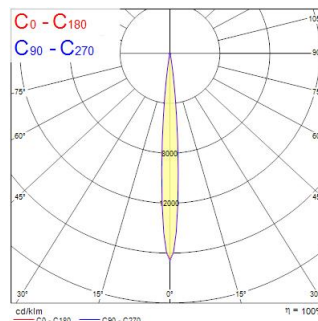

Beacon Muse CRI97 18W 980lm 3000K DALI Zwart

Artikelnummer 2062587

Concord

Simple and slick integral design with no driver box and without any visible screws New technology utilization for improved performance Invisible in-track Adaptor for an impressive architectural look Extremely precise light beams due to the high-quality lens ø80mm die-cast aluminium body, Adjustable beam angle: between 8° - 55°, Textured black finishing colour Light color temperature: 3000K, warm light System power: 18W, Fixture lumen output: 980lm, efficacy: 55lm/W, Ra97 typical, LED chromacity: 2 step MacAdam ellipse LED source (SDCM2), IR/UV free light source without heat radiation Operating voltage 220-240V / 50-60Hz, DALI suitable for installation on 3-circuit tracks, please check compatibility list on the instruction sheet. Compatible with OneTrack Electrical protection: Class II. Degree of protection: IP20, suitable for indoor environment only Horizontal rotation: 355°, vertical tilt: 90° Nominal product dimensions: D.80mmx215mm 5 years warranty. Suitable for track mounting

Technische gegevens

Afmetingen (mm)

Fotometrie

Distance [m]	Cone diameter [m]	Beam diameter [m]	Beam diameter [m]	Illuminance [lx]
0.5	0.08	0.08	0.08	20396
	0.05	0.05	0.05	17202
1.0	0.15	0.15	0.15	8296
	0.16	0.16	0.16	4267
1.5	0.23	0.23	0.23	3733
	0.24	0.24	0.24	1984
2.0	0.31	0.31	0.31	2100
	0.31	0.31	0.31	1077
2.5	0.38	0.38	0.38	1344
	0.39	0.39	0.39	693
3.0	0.46	0.46	0.46	903
	0.47	0.47	0.47	479

Optische gegevens

Lumenstroom armatuur (lm)	980
Efficiëntie armatuur lm/W	55
LOR (%)	100
Kleurtemperatuur (K)	3000
Lichtkleur	Warmwit
CRI (Ra)	97
Initiële kleurvariatie (SDCM)	SDCM2
Luminous Intensity (cd)	980
Type licht distributie	Symmetric
Fotobiologische risicogroep	RG1