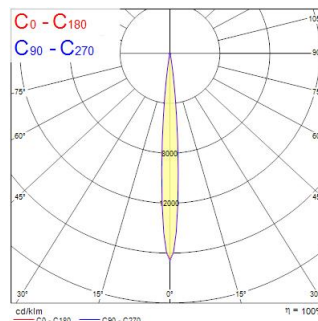

Beacon Muse CRI97 18W 980lm 3000K SM DALI Zwart

Artikelnummer 2062593

Concord

Simple and slick integral design with no driver box and without any visible screws New technology utilization for improved performance Invisible in-track Adaptor for an impressive architectural look Extremely precise light beams due to the high-quality lens ø80mm die-cast aluminium body, Adjustable beam angle: between 8° - 55°, Textured black finishing colour Light color temperature: 3000K, warm light System power: 18W, Fixture lumen output: 980lm, efficacy: 55lm/W, Ra97 typical, LED chromacity: 2 step MacAdam ellipse LED source (SDCM2), IR/UV free light source without heat radiation Operating voltage 220-240V / 50-60Hz, DALI Surface mounting with surface mounting base. Electrical protection: Class II. Degree of protection: IP20, suitable for indoor environment only Horizontal rotation: 355°, vertical tilt: 90° Nominal product dimensions: D.80mmx215mm 5 years warranty. Suitable for ceiling surface mounting, and wall surface mounting

Technische gegevens

Afmetingen (mm)

Fotometrie

Distance [m]	Cone diameter [m]	Beam diameter [m]	Beam diameter [m]	Illuminance [lx]
0.5	0.08 0.08	0.07 0.07	0.07 0.07	3936 1720 1652
1.0	0.15 0.16	0.14 0.14	0.14 0.14	989 437 406
1.5	0.22 0.24	0.21 0.21	0.21 0.21	420 194 189
2.0	0.31 0.31	0.30 0.30	0.30 0.30	290 137 131
2.5	0.38 0.39	0.37 0.37	0.37 0.37	184 89 87
3.0	0.46 0.47	0.45 0.45	0.45 0.45	134 63 61

Distance [m] Cone diameter [m] Beam diameter [m] Illuminance [lx]
 — C0 - C180 (Half beam angle: 8.0°)
 — C90 - C270 (Half beam angle: 8.0°)

Beacon Muse CRI97 18W 980lm 3000K SM DALI Zwart

Artikelnummer 2062593

Optische gegevens

Lumenstroom armatuur (lm)	980
Efficiëntie armatuur lm/W	55
LOR (%)	100
Kleurtemperatuur (K)	3000
Lichtkleur	Warmwit
CRI (Ra)	97
Initiële kleurvariatie (SDCM)	SDCM2
Luminous Intensity (cd)	980
Type licht distributie	Symmetric
Fotobiologische risicogroep	RG1