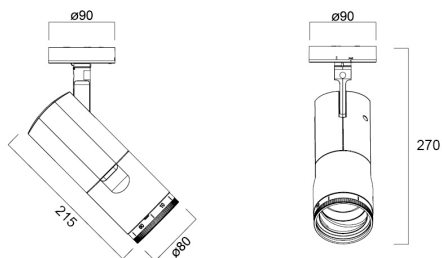

Beacon Muse CRI97 18W 980lm 3000K SM DALI Zwart

Artikelnummer 2062593

Concord

Simple and slick integral design with no driver box and without any visible screws New technology utilization for improved performance Invisible in-track Adaptor for an impressive architectural look Extremely precise light beams due to the high-quality lens ø80mm die-cast aluminium body, Adjustable beam angle: between 8° - 55°, Textured black finishing colour Light color temperature: 3000K, warm light System power: 18W, Fixture lumen output: 980lm, efficacy: 55lm/W, Ra97 typical, LED chromacity: 2 step MacAdam ellipse LED source (SDCM2), IR/UV free light source without heat radiation Operating voltage 220-240V / 50-60Hz, DALI Surface mounting with surface mounting base. Electrical protection: Class II. Degree of protection: IP20, suitable for indoor environment only Horizontal rotation: 355°, vertical tilt: 90° Nominal product dimensions: D.80mmx215mm 5 years warranty. Suitable for ceiling surface mounting, and wall surface mounting

Technische gegevens

Afmetingen (mm)

Fotometrie

Distance [m]	Cone diameter [m]	Beam diameter [m]	Beam diameter [m]	Illuminance [lx]
0.5	0.08 0.08	0.07 0.07	0.07 0.07	3936 1720 1652
1.0	0.15 0.16	0.14 0.14	0.14 0.14	989 437 406
1.5	0.22 0.24	0.21 0.21	0.21 0.21	420 194 189
2.0	0.31 0.31	0.30 0.30	0.30 0.30	290 137 131
2.5	0.38 0.39	0.37 0.37	0.37 0.37	184 89 87
3.0	0.46 0.47	0.45 0.45	0.45 0.45	134 63 61

Distance [m] Cone diameter [m] Beam diameter [m] Illuminance [lx]
 — C0 - C180 (Half beam angle: 8.0°)
 — C90 - C270 (Half beam angle: 8.0°)

Beacon Muse CRI97 18W 980lm 3000K SM DALI Zwart

Artikelnummer 2062593

Artikelnummer 2062593

Concord

Fysieke gegevens

Kleur behuizing	RAL 9005 - Jet black
IP waarde	IP20
IK waarde	IK02
Afwerking diffusor	Gezandstraald
Materiaal diffusor	Overige
Afwerking reflector	Mat
Lengte (mm)	215
Breedte (mm)	80
Hoogte (mm)	270
Gewicht (kg)	1.02