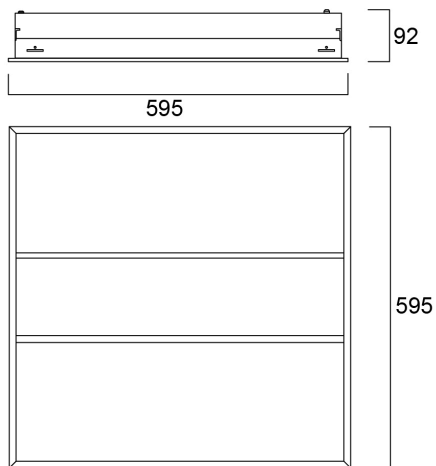

OfficeLyte 600 HE 27W 3150lm 830 EM

Artikelnummer 2069513

Concord

Concord OFFICELYTE 600 3000K HE EM is a high performance low glare luminaire for offices and education applications. Suitable for lay in, as well as for pull up, into concealed grid and plasterboard ceilings with our optional wedge accessory kits suitable. Optical solution is a combination of Tp(a) rated central prismatic and side diffusers. Painted steel housing with RAL 9016 finishing colour. 595x595x92mm dimensions. 3150lm luminous flux, 26.5W total power consumption, 119lm/W efficacy level, CRi80 3000K (Warm white) LED light sources with chromaticity tolerance of 3-step MacAdam ellipse. Conforming to EN 12464-1 for indoor work places, UGR<19. IK03 impact resistance, IP20 ingress protection level. IEC Class I electrical protection. Photobiological Risk Group 0. Lifespan 93k hours at L80B50. Glow Wire test 850°C. Integrated emergency with 3-hours LiFePO4 battery. Non-dimmable driver.

Technische gegevens

Afmetingen (mm)

Fotometrie

Distance [m]	Cone diameter [m]	Beam diameter [m]	Beam diameter [m]	Illuminance [lx]
0.5	0.71 0.94	0.71 0.94	0.71 0.94	751 203
1.0	1.42 1.88	1.42 1.88	1.42 1.88	188 51
1.5	2.13 2.82	2.13 2.82	2.13 2.82	83 23
2.0	2.84 3.76	2.84 3.76	2.84 3.76	47 14
2.5	3.55 4.70	3.55 4.70	3.55 4.70	30 9
3.0	4.26 5.63	4.26 5.63	4.26 5.63	21 6

Distance [m] Cone diameter [m] Illuminance [lx]
 — C0 - C180 (Half beam angle: 66.4°)
 — C90 - C270 (Half beam angle: 70.8°)

OfficeLyte 600 HE 27W 3150lm 830 EM

Artikelnummer 2069513

Concord

Algemene gegevens

Verpakkingen

EAN code	5025768695133
Enkele lengte verpakking (cm)	67.0
Enkele breedte verpakking (cm)	10.0
Hoogte eenheidsverpakking (cm)	61.5
DUN14 (inner)	05025768695133
Eenheden per omdoos	1
Lengte omdoos (cm)	67.0
Breedte omdoos (cm)	10.0
Diepte omdoos (cm)	61.5