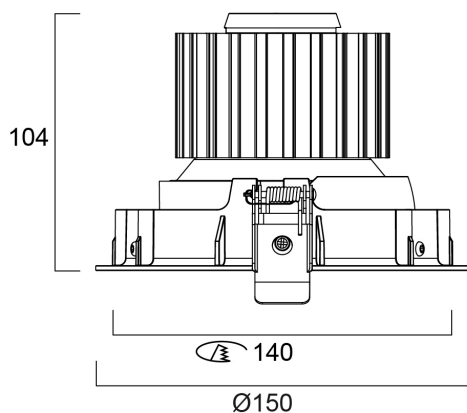

# EXPOSPOT 90 ADJUSTABLE HO RA90 3000K WB WHITE

Artikelnummer 2070074

Concord

Integrated LED adjustable accent downlight, single head, ideal for retail and display applications, die-cast aluminium body, passive cooling, beam angle: 56°, optics: aluminium reflector and lens combination, colour temperature: 3000K warm white, total system power: 35W, total fixture output: 3293lm, 94lm/W, LOR: 100%, colour rendering: Ra 90 typical, LED Chromacity: 3 step MacAdam ellipse, IR/UV free light source without heat radiation, operating voltage: 220-240V / 50-60Hz, electronic driver, non-dimmable, electrical protection: CLASS II, ingress protection rating: IP20, suitable for internal environment only, ceiling cut-out: 140mm, dimensions: 150x104mm, weight: 0.77kg.

### Afmetingen (mm)

Distance [m] Cone diameter [m] Illuminance [lx]  
 — C0 - C180 (Half beam angle: 56.0°)

## Fysieke gegevens

Kleur behuizing	Wit
IP waarde	IP20
IK waarde	IK02
Breedte (mm)	150
Hoogte (mm)	104
Nominale diameter product (mm)	150
Gewicht (kg)	0.77
Vrije inbouwhoogte (mm)	104