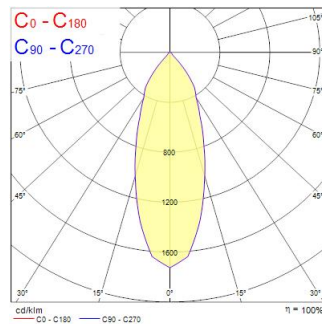

## Technische gegevens

### Afmetingen (mm)

### Fotometrie

Distance [m]	Cone diameter [m]	Beam diameter [m]	Beam diameter [ft]	Illuminance [lx]
0.5	0.34	1.10'	1.10'	2214
1.0	0.68	2.20'	2.20'	554
1.5	1.02	3.30'	3.30'	230
2.0	1.36	4.40'	4.40'	149
2.5	1.69	5.50'	5.50'	96
3.0	2.03	6.60'	6.60'	64

Distance [m] Cone diameter [m] Beam diameter [m] Beam diameter [ft] Illuminance [lx]  
C0 - C180 (Half beam angle: 37.4°)