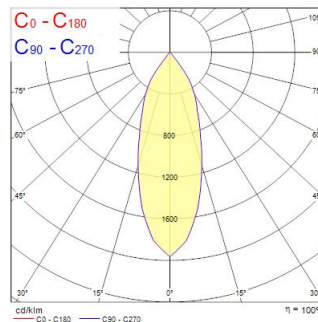

## Technische gegevens

### Afmetingen (mm)

### Fotometrie

Distance [m]	Cone diameter [m]	Beam diameter [m]	Illuminance [lx]
0.5	0.32	0.10	1573 680
1.0	0.65	0.20	393 160
1.5	0.97	0.30	166 73
2.0	1.30	0.40	95 41
2.5	1.62	0.50	61 28
3.0	1.95	0.60	42 18

Distance [m] Cone diameter [m] Beam diameter [m] Illuminance [lx]  
C0 - C180 (Half beam angle: 36.0°)