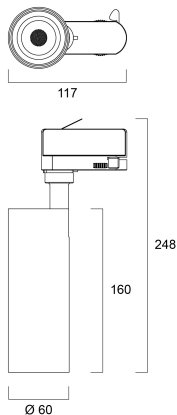

START Track Spot Integral 1500lm 940 MB WB WHT

Artikelnummer 0005428

SYLVANIA

Integrated LED spotlight, Textured White - RAL9016, simple and slick integral design with no driver box and without any visible screws, ideal for retail applications, die-cast aluminium body, passive cooling heatsink. Beam angle: 36°, additional lens 64° beam angle included, color temperature: 4000k, total system power: 17W, total fixture output: 1500 lm, LOR: 100%, colour rendering: Ra: 90 typical, IR/UV free light source without heat radiation, operating voltage: 220-240V / 50-60Hz, drive current: 410mA, electronic driver, non-dimmable, ultra low LED flickering rate (5% or less), power factor: >0.90, electrical protection: Class I, Global Track 3 Circuit GA69 adapter suitable for Global trac 3-circuit tracks, ingress protection rating: IP20, suitable for internal environment only, horizontal rotation: 345°, vertical tilt: 90°, dimensions: Ø60x117x248, weight: 0.486kg.

Technische gegevens

Afmetingen (mm)

Fotometrie

Distance [m]	Cone diameter [m]	Beam diameter [m]	Illuminance [lx]
0.5	0.33	Ø171	13125
1.0	0.67	Ø342	3281
1.5	1.00	Ø513	1488
2.0	1.33	Ø684	800
2.5	1.66	Ø855	525
3.0	2.00	Ø1026	389

Distance [m] Cone diameter [m] Illuminance [lx]
 — C0 - C180 (Half beam angle: 36.8°)

START Track Spot Integral 1500lm 940 MB WB WHT

Artikelnummer 0005428

SYLVANIA

Algemene gegevens

Productnaam	START Track Spot Integral 1500lm 940 MB WB WHT
Technologie	LED
Behuizing	Aluminium
Montage	Railmontage
Omgeving	Binnen
Algemene toepassing	Winkel
Omgevingstemperatuur (°C)	-20°C...+40°C
Werkings temperatuur (°)	25
ETIM klasse	EC001744
E-nummer FI	4276971
Garantie	5 jaar

START Track Spot Integral 1500lm 940 MB WB WHT

Artikelnummer 0005428

SYLVANIA

Fysieke gegevens

Kleur behuizing	RAL 9016 - Traffic white / Bezel
IP waarde	IP20
IK waarde	IK03
Afwerking diffusor	Transparant
Materiaal diffusor	PC Polycarbonaat
Lengte (mm)	248
Breedte (mm)	117
Hoogte (mm)	60
Gewicht (kg)	0.486