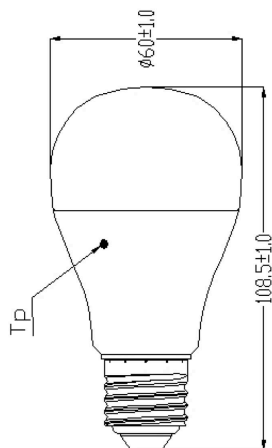

# ToLEDo GLS V4 DIM FR 1150lm 865 E27 SL

Artikelnummer 0026627

**SYLVANIA**

- Compact and elegant design • Suitable replacement for halogen, incandescent and compact fluorescent GLS lamps
- Instant light at the flick of a switch • Uniform light distribution • Good colour rendering (CRI 80) • Dimmable with approved dimmers • Perfect for hotels, restaurants, lobbies, corridors, stairwells, reception areas • Lower maintenance costs • A+ energy rating

### Afmetingen (mm)

## Fysieke gegevens

Nominale diameter product (mm)	109
Max. lampdiameter (mm) -D	60
Gewicht (kg)	0.069