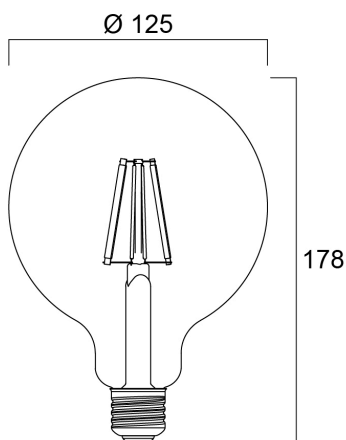

# ToLEDo RT G120 V4 CL 1055LM 827 E27 SL

Artikelnummer 0027147

**SYLVANIA**

- Perfect for decorative and general lighting applications and creates a warm ambiance similar to traditional lamps
- Same look, size and functionality as incandescent lamps
- Omni-directional light distribution
- A++ energy rating
- Suitable replacement for incandescent and halogen lamps
- Gives same sparkling light effect as incandescent lamp
- Dimensionally identical to incandescent lamps - fits all fixtures
- Environment friendly - no mercury and lower CO2 emissions

### Afmetingen (mm)

## Fysieke gegevens

Lengte (mm)	178
Nominale diameter product (mm)	124
Gewicht (kg)	0.24