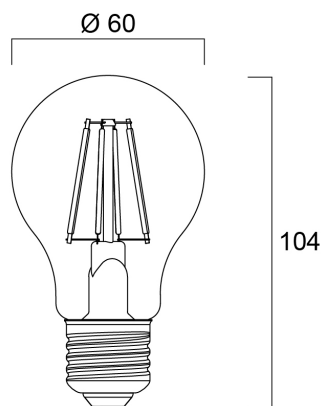

# ToLEDo RT GLS V4 CL 470LM 827 E27 SL

Artikelnummer 0027160

**SYLVANIA**

- Perfect for decorative and general lighting applications and creates a warm ambiance similar to traditional lamps
- Same look, size and functionality as incandescent lamps
- Omni-directional light distribution
- A++ energy rating
- Suitable replacement for incandescent and halogen lamps
- Gives same sparkling light effect as incandescent lamp
- Dimensionally identical to incandescent lamps - fits all fixtures
- Environment friendly - no mercury and lower CO2 emissions

### Afmetingen (mm)

## Fysieke gegevens

Lengte (mm)	104
Nominale diameter product (mm)	60
Gewicht (kg)	0.029