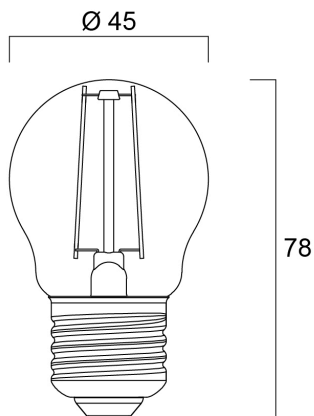

# ToLEDo RT BALL V4 CL 250LM 827 E27 SL

Artikelnummer 0027240

**SYLVANIA**

- Perfect for decorative and general lighting applications and creates a warm ambience similar to traditional lamps
- The versatile ToLEDo Retro ball range is the ideal replacement for halogen and incandescent lamps and perfect for chandeliers and decorative applications
- Same look, size and functionality as incandescent lamps
- Omni-directional light distribution
- A++ energy rating
- Gives same sparkling light effect as the incandescent lamp
- Dimensionally identical to incandescent lamps - fits all fixtures
- Environment-friendly - no mercury and lower CO2 emissions

### Afmetingen (mm)

## Fysieke gegevens

Lengte (mm)	78
Nominale diameter product (mm)	45
Gewicht (kg)	0.019