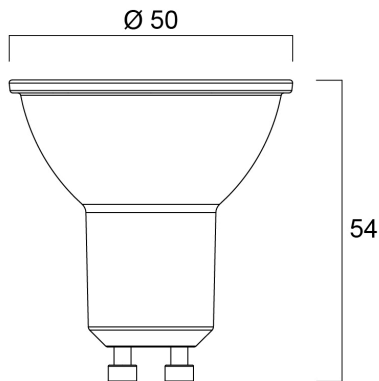

# RefLED ES50 V5 230lm 840 36° SL

Artikelnummer 0027428

**SYLVANIA**

- Compact, energy efficient and exceptional value for money product.
- Same shape and size as halogen GU10 lamp
- Compact Cluster SMD technology enabling high efficiency with halogen look
- Reduced visible heat sink from the front
- Available in 36 degree
- High lumen efficacy
- 15,000 hours average rated life
- 3 years warranty

### Afmetingen (mm)

## Fysieke gegevens

Lengte (mm)	54
Nominale diameter product (mm)	50
Gewicht (kg)	0.038