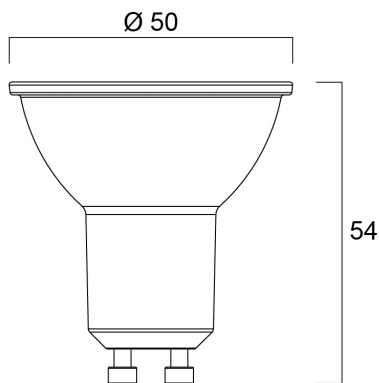

# RefLED ES50 V5 345lm DIM 865 36° SL

Artikelnummer 0027444

**SYLVANIA**

- Compact, energy efficient and exceptional value for money product.
- Same shape and size as halogen GU10 lamp
- Compact Cluster SMD technology enabling high efficiency with halogen look
- Reduced visible heat sink from the front
- Available in 36 degree
- High lumen efficacy
- Dimmable with approved dimmers
- 15,000 hours average rated life
- 3 years warranty

### Afmetingen (mm)

## Fysieke gegevens

Lengte (mm)	54
Nominale diameter product (mm)	50
Gewicht (kg)	0.045