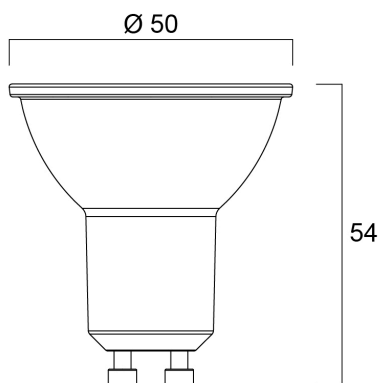

# RefLED ES50 V5 425lm 830 36° SL

Artikelnummer 0027447

**SYLVANIA**

- Compact, energy efficient and exceptional value for money product.
- Same shape and size as halogen GU10 lamp
- Compact Cluster SMD technology enabling high efficiency with halogen look
- Reduced visible heat sink from the front
- Available in 36 degree
- High lumen efficacy
- 15,000 hours average rated life
- 3 years warranty

### Afmetingen (mm)

## Fysieke gegevens

Lengte (mm)	54
Nominale diameter product (mm)	50
Gewicht (kg)	0.038