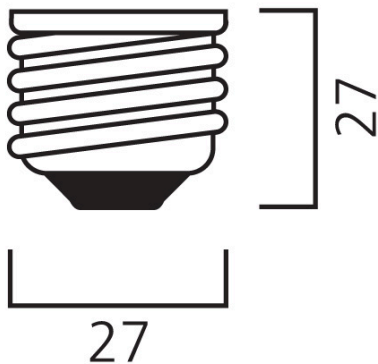

# ToLEDo GLS 1521lm 827 E27 SL4

Artikelnummer 0028204

**SYLVANIA**

- Compact and elegant design
- Suitable replacement for halogen, incandescent and compact fluorescent lamps
- Instant light at the flick of a switch
- Uniform light distribution
- Good colour rendering (CRI 80)
- Perfect for hotels, restaurants, lobbies, corridors, stairwells, reception areas
- Lower maintenance costs
- A+ energy rating
- 12,000 hours average rated life

## Technische gegevens

Afmetingen (mm)

**E27**

Fotometrie

## Fysieke gegevens

Lengte (mm)	120
Nominale diameter product (mm)	65
Gewicht (kg)	0.31