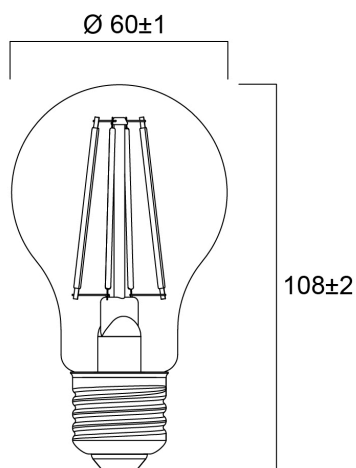

# ToLEDo Retro GLS CL 806lm 840 E27 SL4

Artikelnummer 0029556

**SYLVANIA**

Perfect for decorative and general lighting applications and creates a warm ambiance similar to traditional lamps  
Same look, size and functionality as incandescent lamps  
Omni-directional light distribution  
Suitable replacement for incandescent and halogen lamps  
Gives same sparkling light effect as incandescent lamp  
Dimensionally identical to incandescent lamps - fits all fixtures  
Environment friendly - no mercury and lower CO2 emissions

### Afmetingen (mm)

## Fysieke gegevens

Kleur behuizing	Wit
IP waarde	IP20
Lengte (mm)	108
Nominale diameter product (mm)	60
Gewicht (kg)	0.118