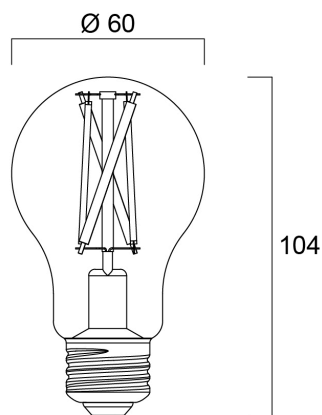

# ToLEDo RT GLS ST 1055LM 827 E27 SL

Artikelnummer 0029992

**SYLVANIA**

- Perfect for decorative and general lighting applications and creates a warm ambiance similar to traditional lamps
- Same look, size and functionality as incandescent lamps
- Omni-directional light distribution
- A++ energy rating
- Suitable replacement for incandescent and halogen lamps
- Gives same sparkling light effect as incandescent lamp
- Dimensionally identical to incandescent lamps - fits all fixtures
- Environment friendly - no mercury and lower CO2 emissions

### Afmetingen (mm)

## Fysieke gegevens

Lengte (mm)	104
Nominale diameter product (mm)	60
Gewicht (kg)	0.032