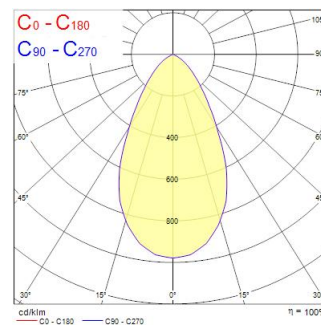

### Afmetingen (mm)

### Fotometrie

Distance [m]	Cone diameter [m]	Beam diameter [m]	Beam diameter [in]	Illuminance [lx]
0.5	0.54	0.57	22.8"	876
		0.57	22.8"	298
1.0	1.08	1.14	45.6"	219
		1.14	45.6"	74
1.5	1.62	1.71	68.4"	97
		1.71	68.4"	32
2.0	2.16	2.27	91.2"	56
		2.27	91.2"	19
2.5	2.70	2.83	114.0"	35
		2.83	114.0"	12
3.0	3.24	3.40	136.8"	24
		3.40	136.8"	8

Distance [m] Cone diameter [m] Beam diameter [m] Beam diameter [in] Illuminance [lx]  
C0 - C180 (Half beam angle: 56.8°)