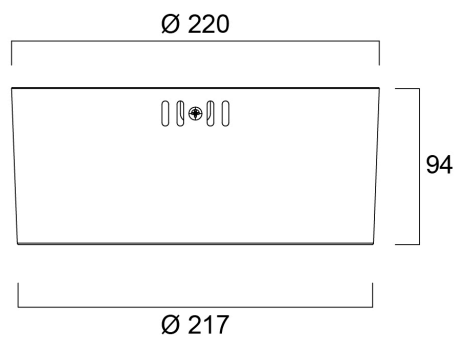

# Insaver Slim UGR19 220 2400lm 840 Surface

Artikelnummer 0030319

**SYLVANIA**

**PRO**<sup>TM</sup>

Insaver Slim is a surface mounted LED downlight ,Die-cast aluminium body, loop in loop out connector for quick installation, Non dimmable LED driver, 20W; 2400lm; 120lm/W; 4000K; UGR <19 with height of 95 mm. Meets TP(a) requirements.

### Afmetingen (mm)

Distance [m]    Cone diameter [m]    Illuminance [lx]

— C0 - C180 (Half beam angle: 61.0°)

## Fysieke gegevens

Kleur behuizing	RAL 9003 - Signal white
IP waarde	IP20
IK waarde	IK07
Afwerking diffusor	Overige
Materiaal diffusor	Geen
Afwerking reflector	Not Applicable
Hoogte (mm)	94
Nominale diameter product (mm)	220
Gewicht (kg)	1.65