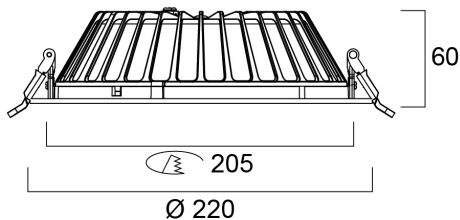

# Insaver Slim U19 IP54 205 Multipower 620-1900lm830

Artikelnummer 0030452

**SYLVANIA**

**PRO**<sup>TM</sup>

Insaver Slim is a ceiling recessed LED downlight (IP54 from the front), Die-cast aluminium body, loop in loop out connector for quick installation, Non dimmable LED driver, 3000K; UGR <19 with shallow product depth 60mm. The range features a multipower functionality where the luminous flux of the luminaire can be tailored to local needs by only setting a quick selector switch on the driver. 8 steps available with adjustable lumen output of 620 – 1900lm at 3000K . Meets TP(a) requirements.

### Afmetingen (mm)

## Fysieke gegevens

Kleur behuizing	RAL 9003 - Signal white
IP waarde	IP44/20
IK waarde	IK07
Afwerking diffusor	Overige
Materiaal diffusor	Geen
Afwerking reflector	Not Applicable
Hoogte (mm)	60
Nominale diameter product (mm)	220
Gewicht (kg)	0.73