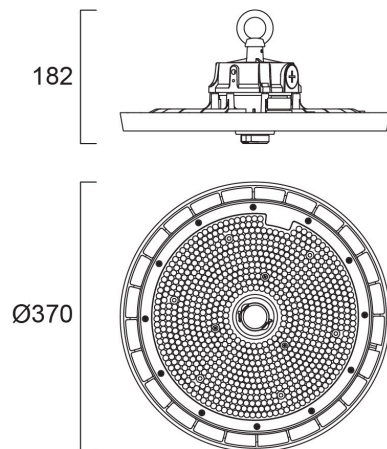

Technische gegevens

Afmetingen (mm)