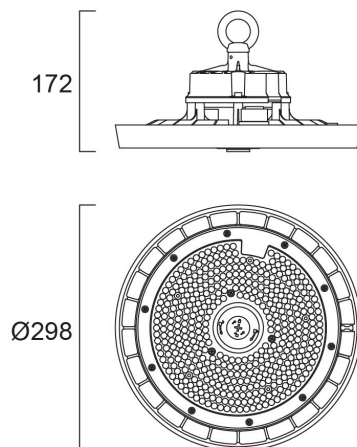

Sylvania Granit IP65 DALI 20600lm 840 WB

Artikelnummer 0039133

SYLVANIA

PROTM

Interior LED Highbay, comes complete with 1500mm flying lead, hook for hanging and 1200mm chain with carabiners, Traffic black (RAL9017) aluminium housing with PC lens, IP65, IK08, Class I, 4000K, CRI80, DALI dimmable, 20600lm, 103W, 200lm/W, Symmetrical Wide beam (85°), 105.000hrs L80B50 lifespan, 298 x 172mm (D x H) dimensions, 2.23kg weight, operating temperature range from -30 to +50°C.

Technische gegevens

Afmetingen (mm)

Fotometrie

Distance [m]	Cone diameter [m]	E170 E180 E270	90° 120° 150°
0.5	0.85 0.81	6613 12780 13451	40.3° 38.1° 38.1°
1.0	1.70 1.63	14205 3190 3352	40.3° 38.1° 38.1°
1.5	2.54 2.44	6313 1410 1460	40.3° 38.1° 38.1°
2.0	3.39 3.25	3581 787 835	40.3° 38.1° 38.1°
2.5	4.24 4.06	2273 490 516	40.3° 38.1° 38.1°
3.0	5.09 4.88	1579 354 372	40.3° 38.1° 38.1°

Distance [m] Cone diameter [m] Illuminance [lx]

— C0 - C180 (Half beam angle: 75.0°)
— C90 - C270 (Half beam angle: 90.0°)

Sylvania Granit IP65 DALI 20600lm 840 WB

Artikelnummer 0039133

SYLVANIA

Algemene gegevens

Artikelnummer 0039133

SYLVANIA

Fysieke gegevens

Kleur behuizing	RAL 9017 - Traffic black
IP waarde	IP65
IK waarde	IK08
Materiaal diffusor	PC Polycarbonaat
Afwerking reflector	Mat
Hoogte (mm)	172
Nominale diameter product (mm)	298
Gewicht (kg)	2.23