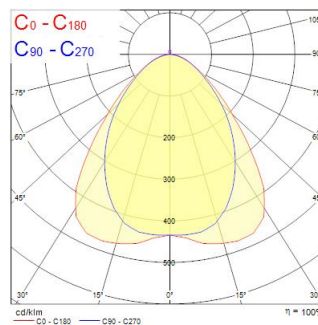

Fotometrie

Distance [m]	Cone diameter [m]	Beam angle [°]	Beam angle [°]	Illuminance [lx]
0.5	0.86 0.86	81°	43°	1106
1.0	1.72 1.72	81°	43°	276
1.5	2.58 2.58	81°	43°	153
2.0	3.44 3.44	81°	43°	89
2.5	4.30 4.30	81°	43°	56
3.0	5.16 5.16	81°	43°	37

Distance [m]   Cone diameter [m]   Illuminance [lx]
— C0 - C180 (Half beam angle: 81.9°)
— C90 - C270 (Half beam angle: 81.4°)