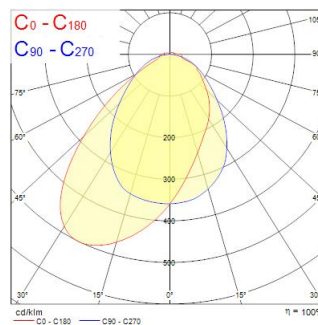

RTS 1500MM 70W 5-WIRE LEFT ASYM WHITE

Artikelnummer 0042586

SYLVANIA

PROTM

RTS LED linear luminaire for industrial and commercial applications. 1500 mm length with asymmetrical (Left) optics provide homogenous light distribution for wide, shelf areas. Steel housing, White color, -25 ... +30 °C operating temperature range, 4000 K, CRI 80, 3 SDMC. 70 W power consumption, 11200 lm luminous flux, 160 lm/W efficacy, 1500 mm x 70.2 mm x 78.6 mm (L x W x H) dimensions, IP20, IK03, 220-240 V 50/60 Hz, Class I. Lifespan L70:B50 120,000 hours.

Technische gegevens

Afmetingen (mm)

L	600	900	1202	1500	2403	3000	3605	4500
---	-----	-----	------	------	------	------	------	------

Fotometrie

Distance [m]	Cone diameter [m]	Beam diameter [m]	Beam diameter [m]	Illuminance [lx]
0.5	0.95 1.14	0.95 1.14	0.95 1.14	1000 300 200
1.0	1.90 2.28	1.90 2.28	1.90 2.28	400 160 110
1.5	2.85 3.41	2.85 3.41	2.85 3.41	170 70 50
2.0	3.80 4.56	3.80 4.56	3.80 4.56	100 40 30
2.5	4.75 5.69	4.75 5.69	4.75 5.69	60 25 20
3.0	5.71 6.83	5.71 6.83	5.71 6.83	40 16 12

Distance [m] Cone diameter [m] Illuminance [lx]
 — C0 - C180 (Half beam angle: 91.4°)
 — C90 - C270 (Half beam angle: 87.2°)

RTS 1500MM 70W 5-WIRE LEFT ASYM WHITE

Artikelnummer 0042586

SYLVANIA

Algemene gegevens