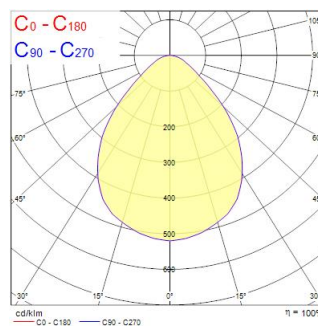

# OPTIX RECESSED 600x600 2L 4000K C9 WHITE SSH

Artikelnummer 0044165

**SYLVANIA**

OPTIX RECESSED 600x600 2L 4000K C9 WHITE SSH is a high efficacy low glare luminaire for office and education applications with excellent colour rendering. Ceiling recessed 600x600 mm. White plastic low glare optics in 2 lines configuration. White RAL9016 fixture body. SylSmart Connected Building capable. 4000K Neutral White LED, CRI>90, chromaticity tolerance of 3-step MacAdam ellipse. Luminous flux 3500lm. Power consumption 29W. Luminaire efficacy 121lm/W. Lifespan: 48,000 hours L90B10. UGR<19, Luminance at 65°<3000 Cd/m<sup>2</sup>, IK07, IP20. Photobiological safety risk group 1. Electrical protection Class I. Glow wire test 850°C.

### Afmetingen (mm)

### Fotometrie

Distance [m]	Cone diameter [m]	E107 E109	E107 E109	720 1473
0.5	0.91	E107 E109	42.1°	720 1473
1.0	1.83	E107 E109	42.1°	180 368
1.5	2.74	E107 E109	42.1°	89 184
2.0	3.66	E107 E109	42.1°	48 92
2.5	4.57	E107 E109	42.1°	29 58
3.0	5.48	E107 E109	42.1°	20 41

Distance [m] Cone diameter [m] Illuminance [lx]  
 — C0 - C180 (Half beam angle: 84.8°)