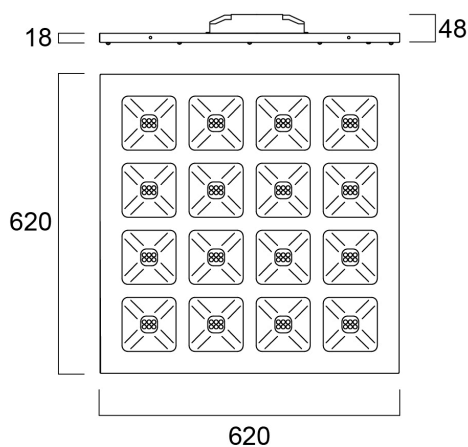

QUADRO UGR16 625x625 DALI 4600LM 840

Artikelnummer 0047258

SYLVANIA

PROTM

Unique stylish recessed modular Led luminaire, ideal for general indoor lighting applications such as breakout areas, offices and meeting rooms. Steel frame with integrated reflector, passive cooling. Low glaring UGR<16. RG1, 75 degree beam angle , optical system: white painted reflector with total internal reflection lenses. Light color temperature: 4000K Neutral White, total system power: 36W , total fixture output: 4600lm, efficacy: 128 lm/W, Ra80 typical, LED chromacity: 3 step MacAdam ellipse (SDCM3), lifespan: 77,000 hours at 80% of the original output (L80B20), IR/UV free light source without heat radiation, operating voltage: 220-240V / 50-60Hz, low flicker, DALI dimmable driver, electrical protection: Class I. Degree of Protection: IP40/IP20, suitable for indoor environment only. Nominal size: 620x620mm, Loop in / loop out wiring, safety cables included, 18mm nominal height, RAL 9003 - Signal white color frame, weight: 5Kg.

Technische gegevens

Afmetingen (mm)

Fotometrie

Distance [m]	Cone diameter [m]	Beam diameter [m]	Illuminance [lx]
0.5	0.74 0.75	0.71 0.72	13496 5554
1.0	1.45 1.46	1.42 1.43	3374 889
1.5	2.22 2.24	2.17 2.18	1500 382
2.0	2.96 2.98	2.87 2.88	844 210
2.5	3.70 3.72	3.58 3.59	540 141
3.0	4.44 4.47	4.29 4.31	375 95

Distance [m] Cone diameter [m] Illuminance [lx]
 — C0 - C180 (Half beam angle: 73.4°)
 — C90 - C270 (Half beam angle: 73.0°)

QUADRO UGR16 625x625 DALI 4600LM 840

Artikelnummer 0047258

SYLVANIA

Algemene gegevens

QUADRO UGR16 625x625 DALI 4600LM 840

Artikelnummer 0047258

SYLVANIA

Fysieke gegevens

Kleur behuizing	RAL 9003 - Signal white
IP waarde	IP40/20
IK waarde	IK08
Afwerking diffusor	Transparant
Materiaal diffusor	Geen
Lengte (mm)	620
Breedte (mm)	620
Hoogte (mm)	18.8
Gewicht (kg)	5.02
Vrije inbouwhoogte (mm)	60