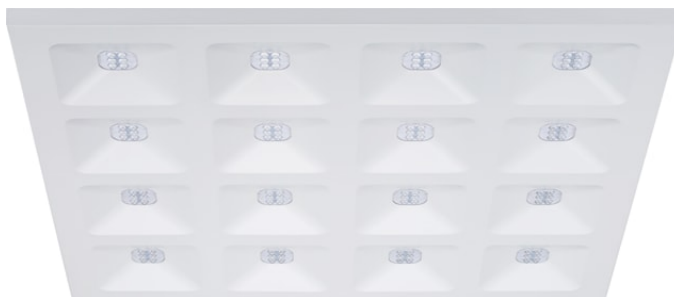

QUADRO UGR16 625x625 DALI 4600LM 840

Artikelnummer 0047258

SYLVANIA

PROTM

Unique stylish recessed modular Led luminaire, ideal for general indoor lighting applications such as breakout areas, offices and meeting rooms. Steel frame with integrated reflector, passive cooling. Low glaring UGR<16. RG1, 75 degree beam angle , optical system: white painted reflector with total internal reflection lenses. Light color temperature: 4000K Neutral White, total system power: 36W , total fixture output: 4600lm, efficacy: 128 lm/W, Ra80 typical, LED chromacity: 3 step MacAdam ellipse (SDCM3), lifespan: 77,000 hours at 80% of the original output (L80B20), IR/UV free light source without heat radiation, operating voltage: 220-240V / 50-60Hz, low flicker, DALI dimmable driver, electrical protection: Class I. Degree of Protection: IP40/IP20, suitable for indoor environment only. Nominal size: 620x620mm, Loop in / loop out wiring, safety cables included, 18mm nominal height, RAL 9003 - Signal white color frame, weight: 5Kg.

Distance [m] Cone diameter [m] Illuminance [lx]
 — C0 - C180 (Half beam angle: 73.4°)
 — C90 - C270 (Half beam angle: 73.0°)

QUADRO UGR16 625x625 DALI 4600LM 840

Artikelnummer 0047258

SYLVANIA

Algemene gegevens

Productnaam	QUADRO UGR16 625x625 DALI 4600LM 840
Technologie	LED
Lampvoet	N/A
Behuizing	Staal
Montage	Plafondinbouw, Pendel
Geïntegreerde aanwezigheidssensor	NONE
Algemene toepassing	Onderwijs, Kantoor
Omgevingstemperatuur (°C)	-10°C...+50°C
Werkings temperatuur (°)	25
Virtual assistant compatibility	N/A
ETIM klasse	EC002892
Garantie	5 jaar