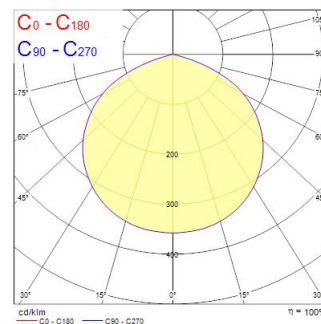

### Afmetingen (mm)

### Fotometrie

Distance [m]	Cone diameter [m]	Beam angle [°]	Illuminance [lx]
0.5	1.61	50°	636
1.0	3.23	50°	159
1.5	4.84	50°	71
2.0	6.45	50°	40
2.5	8.06	50°	26
3.0	9.68	50°	17

Distance [m] Cone diameter [m] Illuminance [lx]  
— C0 - C180 (Half beam angle: 116.4°)