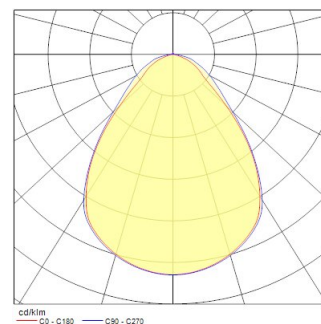

### Afmetingen (mm)

### Fotometrie

Distance [m]	Cone diameter [m]	Beam angle [°]	Beam diameter [m]	Beam diameter [m]	Illuminance [lx]
0.5	0.88 0.87	81.9° 82.8°	41.4"	40.9"	940 950
1.0	1.76 1.73	81.9° 82.8°	82.8"	81.8"	235 238
1.5	2.64 2.60	81.9° 82.8°	124.2"	122.7"	156 159
2.0	3.53 3.46	81.9° 82.8°	165.6"	163.6"	117 120
2.5	4.41 4.33	81.9° 82.8°	207.0"	204.5"	90 93
3.0	5.29 5.20	81.9° 82.8°	248.4"	245.4"	68 71