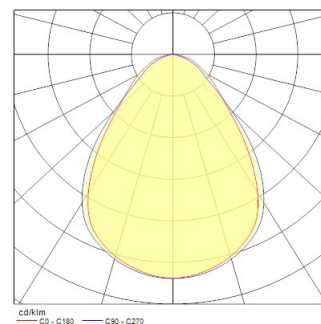

Fotometrie

Distance [m]	Cone diameter [m]	Beam angle [°]	Illuminance [lx]
0.5	0.90 0.92	41° 39°	920 1915
1.0	1.78 1.65	41° 39°	234 479
1.5	2.65 2.47	41° 39°	103 216
2.0	3.53 3.30	41° 39°	57 120
2.5	4.41 4.12	41° 39°	37 86
3.0	5.28 4.95	41° 39°	29 79

Distance [m]   Cone diameter [m]   Illuminance [lx]
— C2 - C180 (Half beam angle: 78.9°)
— C90 - C270 (Half beam angle: 83.8°)