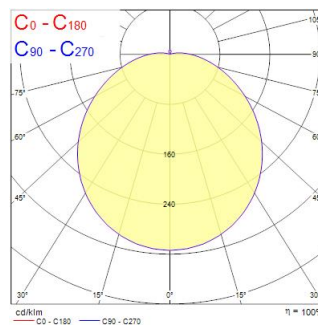

Fotometrie

Distance [m]	Cone diameter [m]	Beam angle [°]	Beam diameter [m]	Illuminance [lx]
0.5	1.52	113.2°	3276	207
1.0	3.03	113.2°	789	64
1.5	4.55	113.2°	342	29
2.0	6.07	113.2°	192	18
2.5	7.58	113.2°	132	12
3.0	9.10	113.2°	100	9

Distance [m] Cone diameter [m]
C0 - C180 (Half beam angle: 113.2°)