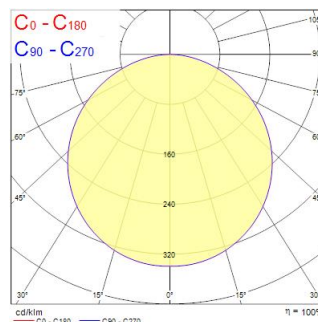

### Afmetingen (mm)

### Fotometrie

Distance [m]	Cone diameter [m]	Beam diameter [m]	Beam angle [°]	Illuminance [lx]
0.5	1.53	0.17	58.3°	2387
1.0	3.06	0.34	58.3°	596
1.5	4.58	0.51	58.3°	263
2.0	6.11	0.68	58.3°	148
2.5	7.64	0.85	58.3°	98
3.0	9.17	1.02	58.3°	68

Distance [m] Cone diameter [m]  
 — C0 - C180 (Half beam angle: 113.6°)  
 Illuminance [lx]