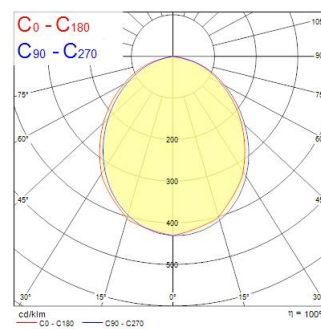

### Afmetingen (mm)

### Fotometrie

Distance [m]	Cone diameter [m]	Beam angle [°]	Beam diameter [m]	Illuminance [lx]
0.5	1.18	90°	1.18	696
1.0	2.37	90°	2.37	174
1.5	3.55	90°	3.55	78
2.0	4.73	90°	4.73	44
2.5	5.92	90°	5.92	28
3.0	7.10	90°	7.10	19

Distance [m] Cone diameter [m] Illuminance [lx]  
C0 - C180 (Half beam angle: 90.0°)