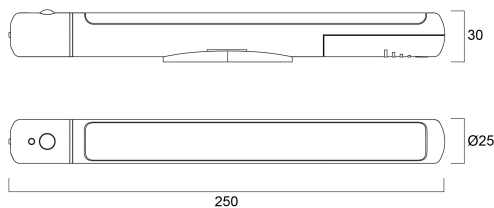

# CABINET SENSE LINEAR

Artikelnummer 0053647

**SYLVANIA**

Battery operated portable light designed for various lighting applications where no suitable electrical socket is available. Uniform light output. Attractive and functional design. Integrated motion and day/night sensor. Low power consumption. Versatile can be used for a wide range of applications like a storage room, safety light, cabinet, night light, caravan, picnic, garage. Auto / On / Off switch. 3xAAA batteries included.

### Afmetingen (mm)

## Fysieke gegevens

IP waarde	IP20
IK waarde	IK03
Lengte (mm)	250
Breedte (mm)	25
Hoogte (mm)	30
Gewicht (kg)	0.149