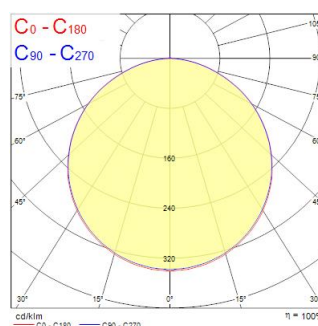

### Afmetingen (mm)

Distance [m] Cone diameter [m] Illuminance [lx]  
 — C0 - C180 (Half beam angle: 114.4°)