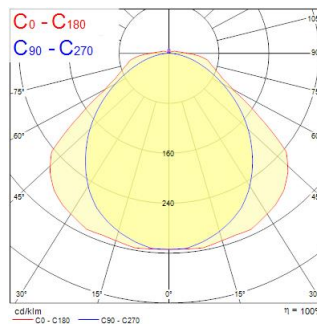

Fotometrie

Distance [m]	Cone diameter [m]	Beam diameter [m]	Illuminance [lx]
0.5	1.17	1.82	1734
			238
1.0	2.35	3.63	433
			88
1.5	3.52	5.45	190
			28
2.0	4.70	7.27	105
			16
2.5	5.87	9.09	69
			8
3.0	7.05	10.91	48
			4

Distance [m]   Cone diameter [m]   Illuminance [lx]
— C0 - C180 (Half beam angle: 113.2°)
— C90 - C270 (Half beam angle: 99.2°)