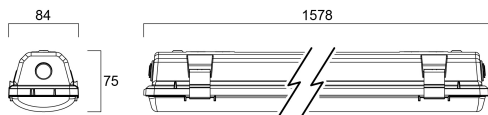

START Waterproof Single 1500 IP65 EM 4000lm 840

Artikelnummer 0067961

SYLVANIA

Start Waterproof, integrated LED weatherproof luminaire, with UV stabilized flat diffuser and linear prisms designed to achieve uniform lit appearance, optimise light output and to reduce glare, 301 stainless steel diffuser clips and fixing brackets for surface and wall mounting. Polycarbonate housing, Polycarbonate diffuser, 3950lm, 37 W, 107 lm/W, 4000 K, drive current 1050 mA, non dimmable, 3 hours emergency, CRI 80, IP65, IK08, Class I, nominal average life (h): 50000, 1578mm x 84mm x 75mm, energy class: A++ A+ A, D-mark

Technische gegevens

Afmetingen (mm)

Fotometrie

0,5	1,29 1,37	507 E/C90 54.3° E/C00 93.8°	503 540 509
1,0	2,78 2,72	507 E/C90 54.3° E/C00 93.8°	1387 138 140
1,5	4,17 4,10	507 E/C90 54.3° E/C00 93.8°	603 60 62
2,0	5,57 5,47	507 E/C90 54.3° E/C00 93.8°	330 38 38
2,5	6,96 6,83	507 E/C90 54.3° E/C00 93.8°	217 28 22
3,0	8,35 8,20	507 E/C90 54.3° E/C00 93.8°	151 18 18

Distance [m] Cone diameter [m] Illuminance [lx]

— C0 - C180 (Half beam angle: 107.6°)
— C90 - C270 (Half beam angle: 108.6°)

START Waterproof Single 1500 IP65 EM 4000lm 840

Artikelnummer 0067961

SYLVANIA

Algemene gegevens

Fysieke gegevens

Kleur behuizing	Grijs
IP waarde	IP65
IK waarde	IK08
Afwerking diffusor	Transparant
Materiaal diffusor	PC Polycarbonaat
Lengte (mm)	1578
Breedte (mm)	84
Hoogte (mm)	75
Gewicht (kg)	2.26