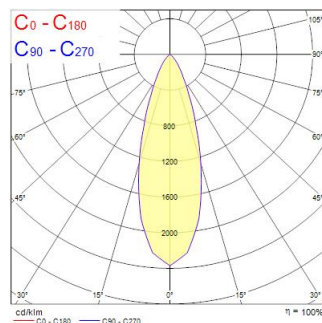

## Technische gegevens

### Afmetingen (mm)

### Fotometrie

| Distance [m] | Cone diameter [m] | Beam diameter [m] | Beam angle [°] | Illuminance [lx] |
|--------------|-------------------|-------------------|----------------|------------------|
| 0.5          | 0.30              | 0.30              | 16.8°          | 2009             |
| 1.0          | 0.60              | 0.60              | 16.8°          | 502              |
| 1.5          | 0.90              | 0.90              | 16.8°          | 287              |
| 2.0          | 1.19              | 1.19              | 16.8°          | 156              |
| 2.5          | 1.49              | 1.49              | 16.8°          | 80               |
| 3.0          | 1.79              | 1.79              | 16.8°          | 47               |

Distance [m] Cone diameter [m] Illuminance [lx]  
 — C0 - C180 (Half beam angle: 33.2°)