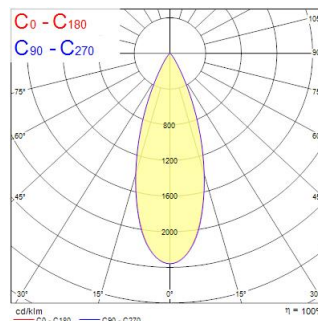

Fotometrie

Distance [m]	Cone diameter [m]	Beam diameter [m]	Beam diameter [in]	Illuminance [lx]
0.5	0.33	107	4.21	1520
1.0	0.65	214	8.41	382
1.5	0.96	321	12.61	170
2.0	1.31	428	16.81	98
2.5	1.63	535	21.01	61
3.0	1.96	642	25.21	41

Distance [m] Cone diameter [m] Illuminance [lx]
— C0 - C180 (Half beam angle: 36.2°)