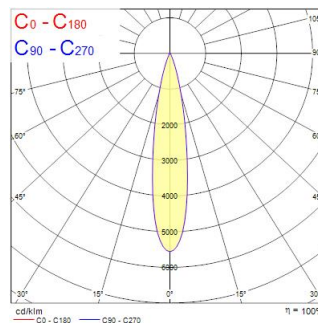

# Beacon CRI97 18W 1575lm 2700K Smal DALI Wit

Artikelnummer 2062523

Concord

Simple and slick integral design with no driver box and without any visible screws New technology utilization for improved performance Invisible in-track adaptor for an impressive architectural look Extremely precise light beams due to the high-quality lenses ø80mm die-cast aluminium body, Fix beam angle: 19°, Textured white finishing colour Light color temperature: 2700K, candle light System power: 18W, Fixture lumen output: 1575lm, efficacy: 88lm/W, Ra97 typical, LED chromacity: 2 step MacAdam ellipse LED source (SDCM2), IR/UV free light source without heat radiation Operating voltage 220-240V / 50-60Hz, electronic driver, DALI dimmable Suitable for installation on 3-circuit tracks, please check compatibility list on the instruction sheet. Compatible with OneTrack Electrical protection: Class II. Degree of protection: IP20, suitable for indoor environment only Horizontal rotation: 355°, vertical tilt: 90° Nominal product dimensions: D.80mmx200mm 5 years warranty. Suitable for track mounting

### Afmetingen (mm)

### Fotometrie

Distance [m]	Cone diameter [m]	Beam diameter [m]	Beam diameter [m]	Illuminance [lx]
0.5	0.17 0.17	0.07 0.07	0.07 0.07	3487 1813 1899
1.0	0.35 0.34	0.14 0.14	0.14 0.14	874 428 438
1.5	0.52 0.51	0.21 0.21	0.21 0.21	387 188 188
2.0	0.69 0.68	0.28 0.28	0.28 0.28	217 131 132
2.5	0.86 0.85	0.35 0.35	0.35 0.35	139 83 80
3.0	1.04 1.03	0.42 0.42	0.42 0.42	82 47 47

Distance [m] Cone diameter [m] Beam diameter [m] Illuminance [lx]  
 — C0 - C180 (Half beam angle: 19.4°)  
 — C90 - C270 (Half beam angle: 19.0°)