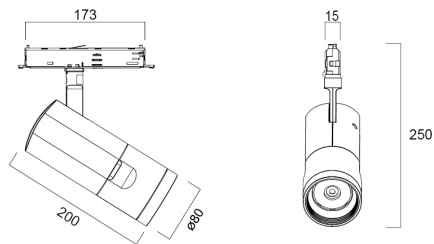

# Beacon CRI97 18W 1575lm 2700K Smal DALI Wit

Artikelnummer 2062523

Concord

Simple and slick integral design with no driver box and without any visible screws New technology utilization for improved performance Invisible in-track adaptor for an impressive architectural look Extremely precise light beams due to the high-quality lenses ø80mm die-cast aluminium body, Fix beam angle: 19°, Textured white finishing colour Light color temperature: 2700K, candle light System power: 18W, Fixture lumen output: 1575lm, efficacy: 88lm/W, Ra97 typical, LED chromacity: 2 step MacAdam ellipse LED source (SDCM2), IR/UV free light source without heat radiation Operating voltage 220-240V / 50-60Hz, electronic driver, DALI dimmable Suitable for installation on 3-circuit tracks, please check compatibility list on the instruction sheet. Compatible with OneTrack Electrical protection: Class II. Degree of protection: IP20, suitable for indoor environment only Horizontal rotation: 355°, vertical tilt: 90° Nominal product dimensions: D.80mmx200mm 5 years warranty. Suitable for track mounting

### Afmetingen (mm)

## Fysieke gegevens

Kleur behuizing	RAL 9016 - Traffic white / Bezel
IP waarde	IP20
IK waarde	IK02
Afwerking diffusor	Overige
Materiaal diffusor	PMMA Acryl
Afwerking reflector	Not Applicable
Lengte (mm)	200
Breedte (mm)	80
Hoogte (mm)	250
Gewicht (kg)	1.2