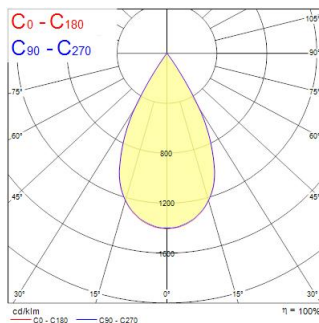

Beacon CRI97 18W 1525lm 3000K Breed DALI Wit

Artikelnummer 2062530

Concord

Simple and slick integral design with no driver box and without any visible screws New technology utilization for improved performance Invisible in-track adaptor for an impressive architectural look Extremely precise light beams due to the high-quality lenses ø80mm die-cast aluminium body, Fix beam angle: 55°, Textured white finishing colour Light color temperature: 3000K, warm light System power: 18W, Fixture lumen output: 1525lm, efficacy: 85lm/W, Ra97 typical, LED chromacity: 2 step MacAdam ellipse LED source (SDCM2), IR/UV free light source without heat radiation Operating voltage 220-240V / 50-60Hz, electronic driver, DALI dimmable Suitable for installation on 3-circuit tracks, please check compatibility list on the instruction sheet. Compatible with OneTrack Electrical protection: Class II. Degree of protection: IP20, suitable for indoor environment only Horizontal rotation: 355°, vertical tilt: 90° Nominal product dimensions: D.80mmx200mm 5 years warranty. Suitable for track mounting

Technische gegevens

Afmetingen (mm)

Fotometrie

Distance [m]	Cone diameter [m]	Beam diameter [m]	Beam diameter [ft]	Beam diameter [in]	Illuminance [lx]
0.5	0.52 0.53	0.57	27.8"	22.8"	8571 2996
1.0	1.05 1.06	1.14	27.8"	22.8"	2143 748
1.5	1.57 1.58	1.68	27.8"	22.8"	902 303
2.0	2.09 2.10	2.22	27.8"	22.8"	538 187
2.5	2.61 2.63	2.78	27.8"	22.8"	343 120
3.0	3.14 3.15	3.34	27.8"	22.8"	238 83

Optische gegevens

Lumenstroom armatuur (lm)	1525
Efficiëntie armatuur lm/W	85
LOR (%)	100
Kleurtemperatuur (K)	3000
Lichtkleur	Warmwit
CRI (Ra)	97
Initiële kleurvariatie (SDCM)	SDCM2
Luminous Intensity (cd)	1525
Bundel breedte (°)	55
Type licht distributie	Symmetrisch
Fotobiologische risicogroep	RG1