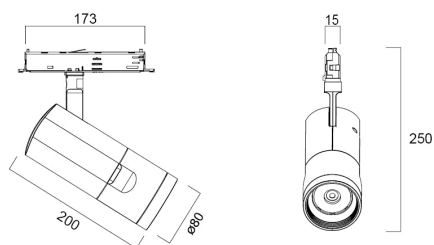

Beacon CRI97 18W 1575lm 2700K Smal DALI Zwart

Artikelnummer 2062532

Concord

Simple and slick integral design with no driver box and without any visible screws New technology utilization for improved performance Invisible in-track adaptor for an impressive architectural look Extremely precise light beams due to the high-quality lenses ø80mm die-cast aluminium body, Fix beam angle: 19°, Textured black finishing colour Light color temperature: 2700K, candle light System power: 18W, Fixture lumen output: 1575lm, efficacy: 88lm/W, Ra97 typical, LED chromacity: 2 step MacAdam ellipse LED source (SDCM2), IR/UV free light source without heat radiation Operating voltage 220-240V / 50-60Hz, electronic driver, DALI dimmable Suitable for installation on 3-circuit tracks, please check compatibility list on the instruction sheet. Compatible with OneTrack Electrical protection: Class II. Degree of protection: IP20, suitable for indoor environment only Horizontal rotation: 355°, vertical tilt: 90° Nominal product dimensions: D.80mmx200mm 5 years warranty. Suitable for track mounting

Technische gegevens

Afmetingen (mm)

Fotometrie

Distance [m]	Cone diameter [m]	Beam diameter [m]	Beam diameter [m]	Illuminance [lx]
0.5	0.17	0.17	0.17	3487
	0.17	0.17	0.17	1813
	0.17	0.17	0.17	1059
1.0	0.35	0.34	0.34	874
	0.35	0.34	0.34	428
	0.35	0.34	0.34	258
1.5	0.52	0.51	0.51	387
	0.52	0.51	0.51	198
	0.52	0.51	0.51	128
2.0	0.69	0.68	0.68	287
	0.69	0.68	0.68	151
	0.69	0.68	0.68	102
2.5	0.86	0.85	0.85	209
	0.86	0.85	0.85	113
	0.86	0.85	0.85	80
3.0	1.04	1.03	1.03	172
	1.04	1.03	1.03	97
	1.04	1.03	1.03	67

Artikelnummer 2062532

Concord

Fysiske gegevens

Kleur behuizing	RAL 9005 - Jet black
IP waarde	IP20
IK waarde	IK02
Afwerking diffusor	Overige
Materiaal diffusor	PMMA Acryl
Afwerking reflector	Not Applicable
Lengte (mm)	200
Breedte (mm)	80
Hoogte (mm)	250
Gewicht (kg)	1.2