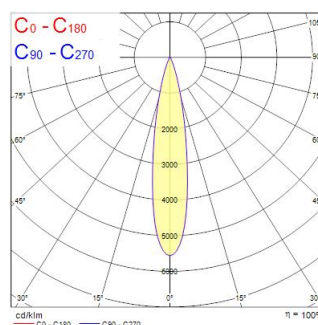

Beacon CRI97 18W 1575lm 2700K Smal DALI Zwart

Artikelnummer 2062532

Concord

Simple and slick integral design with no driver box and without any visible screws New technology utilization for improved performance Invisible in-track adaptor for an impressive architectural look Extremely precise light beams due to the high-quality lenses ø80mm die-cast aluminium body, Fix beam angle: 19°, Textured black finishing colour Light color temperature: 2700K, candle light System power: 18W, Fixture lumen output: 1575lm, efficacy: 88lm/W, Ra97 typical, LED chromacity: 2 step MacAdam ellipse LED source (SDCM2), IR/UV free light source without heat radiation Operating voltage 220-240V / 50-60Hz, electronic driver, DALI dimmable Suitable for installation on 3-circuit tracks, please check compatibility list on the instruction sheet. Compatible with OneTrack Electrical protection: Class II. Degree of protection: IP20, suitable for indoor environment only Horizontal rotation: 355°, vertical tilt: 90° Nominal product dimensions: D.80mmx200mm 5 years warranty. Suitable for track mounting

Technische gegevens

Afmetingen (mm)

Fotometrie

Distance [m]	Cone diameter [m]	Beam diameter [m]	Beam diameter [m]	Illuminance [lx]
0.5	0.17	0.17	0.17	3487
	0.17	0.17	0.17	1813
	0.17	0.17	0.17	1059
1.0	0.35	0.34	0.34	874
	0.35	0.34	0.34	428
	0.35	0.34	0.34	258
1.5	0.52	0.51	0.51	387
	0.52	0.51	0.51	198
	0.52	0.51	0.51	128
2.0	0.69	0.68	0.68	287
	0.69	0.68	0.68	151
	0.69	0.68	0.68	102
2.5	0.86	0.85	0.85	209
	0.86	0.85	0.85	113
	0.86	0.85	0.85	80
3.0	1.04	1.03	1.03	172
	1.04	1.03	1.03	97
	1.04	1.03	1.03	67

Optische gegevens

Lumenstroom armatuur (lm)	1575
Efficiëntie armatuur lm/W	88
LOR (%)	100
Kleurtemperatuur (K)	2700
Lichtkleur	Candlelight
CRI (Ra)	97
Initiële kleurvariatie (SDCM)	SDCM2
Luminous Intensity (cd)	1575
Bundel breedte (°)	19
Type licht distributie	Symmetrisch
Fotobiologische risicogroep	RG1