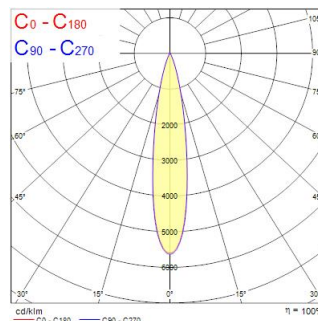

# Beacon CRI97 18W 1900lm 4000K Smal DALI Zwart

Artikelnummer 2062534

Concord

Simple and slick integral design with no driver box and without any visible screws New technology utilization for improved performance Invisible in-track adaptor for an impressive architectural look Extremely precise light beams due to the high-quality lenses ø80mm die-cast aluminium body, Fix beam angle: 19°, Textured black finishing colour Light color temperature: 4000K, natural light System power: 18W, Fixture lumen output: 1900lm, efficacy: 106lm/W, Ra97 typical, LED chromacity: 2 step MacAdam ellipse LED source (SDCM2), IR/UV free light source without heat radiation Operating voltage 220-240V / 50-60Hz, electronic driver, DALI dimmable Suitable for installation on 3-circuit tracks, please check compatibility list on the instruction sheet. Compatible with OneTrack Electrical protection: Class II. Degree of protection: IP20, suitable for indoor environment only Horizontal rotation: 355°, vertical tilt: 90° Nominal product dimensions: D.80mmx200mm 5 years warranty. Suitable for track mounting

### Afmetingen (mm)

### Fotometrie

Distance [m]	Cone diameter [m]	Beam diameter [m]	Beam diameter [m]	Illuminance [lx]
0.5	0.17	0.17	0.17	4211
	0.17	0.17	0.17	2070
	0.17	0.17	0.17	2070
1.0	0.33	0.34	0.33	1063
	0.33	0.34	0.33	518
	0.33	0.34	0.33	518
1.5	0.50	0.51	0.50	476
	0.50	0.51	0.50	286
	0.50	0.51	0.50	229
2.0	0.67	0.68	0.67	263
	0.67	0.68	0.67	167
	0.67	0.68	0.67	125
2.5	0.84	0.85	0.84	170
	0.84	0.85	0.84	107
	0.84	0.85	0.84	81
3.0	1.00	1.01	1.00	114
	1.00	1.01	1.00	71
	1.00	1.01	1.00	53