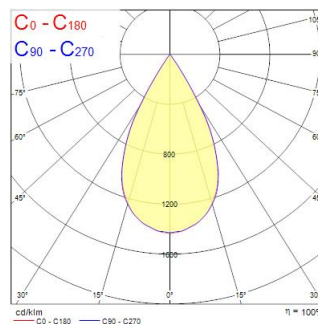

Beacon CRI97 18W 1250lm 2700K SM Breed DALI Wit

Artikelnummer 2062547

Concord

Simple and slick integral design with no driver box and without any visible screws New technology utilization for improved performance Extremely precise light beams due to the high-quality lenses ø80mm die-cast aluminium body, Fix beam angle: 55°, Textured white finishing colour Light color temperature: 2700K, candle light System power: 18W, Fixture lumen output: 1250lm, efficacy: 69lm/W, Ra97 typical, LED chromacity: 2 step MacAdam ellipse LED source (SDCM2), IR/UV free light source without heat radiation Operating voltage 220-240V / 50-60Hz, electronic driver, DALI dimmable Surface mounting with surface mounting base. Electrical protection: Class II. Degree of protection: IP20, suitable for indoor environment only Horizontal rotation: 355°, vertical tilt: 90° Nominal product dimensions: D.80mmx200mm 5 years warranty. Suitable for ceiling surface mounting, and wall surface mounting

Technische gegevens

Afmetingen (mm)

Fotometrie

0.5	0.52 0.52	E171 E1000 E1000	7155 27.3° 27.3°
1.0	1.04 1.04	E171 E1000 E1000	1789 27.3° 27.3°
1.5	1.56 1.56	E171 E1000 E1000	796 27.3° 27.3°
2.0	2.08 2.07	E171 E1000 E1000	447 27.3° 27.3°
2.5	2.60 2.59	E171 E1000 E1000	288 27.3° 27.3°
3.0	3.12 3.11	E171 E1000 E1000	199 27.3° 27.3°

Distance [m] Cone diameter [m] Illuminance [lx]

— C0 - C180 (Half beam angle: 64.0°)
— C90 - C270 (Half beam angle: 55.0°)

Beacon CRI97 18W 1250lm 2700K SM Breed DALI Wit

Artikelnummer 2062547

Concord

Algemene gegevens

Optische gegevens

Lumenstroom armatuur (lm)	1250
Efficiëntie armatuur lm/W	69
LOR (%)	100
Kleurtemperatuur (K)	2700
Lichtkleur	Candlelight
CRI (Ra)	97
Initiële kleurvariatie (SDCM)	SDCM2
Luminous Intensity (cd)	1250
Bundel breedte (°)	55
Type licht distributie	Symmetrisch
Fotobiologische risicogroep	RG1