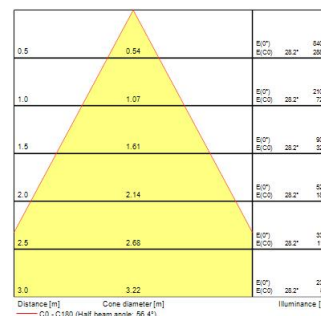

Fotometrie