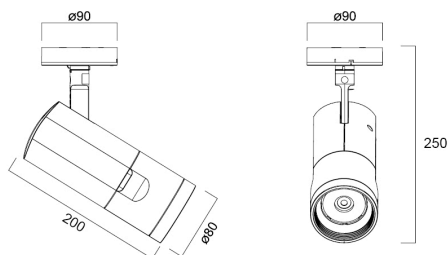

# Beacon CRI97 18W 1600lm 4000K SM Breed DALI Wit

Artikelnummer 2062549

Concord

Simple and slick integral design with no driver box and without any visible screws New technology utilization for improved performance Extremely precise light beams due to the high-quality lenses ø80mm die-cast aluminium body, Fix beam angle: 55°, Textured white finishing colour Light color temperature: 4000K, natural light System power: 18W, Fixture lumen output: 1600lm, efficacy: 89lm/W, Ra97 typical, LED chromacity: 2 step MacAdam ellipse LED source (SDCM2), IR/UV free light source without heat radiation Operating voltage 220-240V / 50-60Hz, electronic driver, DALI dimmable Surface mounting with surface mounting base. Electrical protection: Class II. Degree of protection: IP20, suitable for indoor environment only Horizontal rotation: 355°, vertical tilt: 90° Nominal product dimensions: D.80mmx200mm 5 years warranty. Suitable for ceiling surface mounting, and wall surface mounting

### Afmetingen (mm)

## Fysieke gegevens

Kleur behuizing	RAL 9016 - Traffic white / Bezel
IP waarde	IP20
IK waarde	IK02
Afwerking diffusor	Overige
Materiaal diffusor	PMMA Acryl
Afwerking reflector	Not Applicable
Lengte (mm)	200
Breedte (mm)	80
Hoogte (mm)	250
Gewicht (kg)	1.2