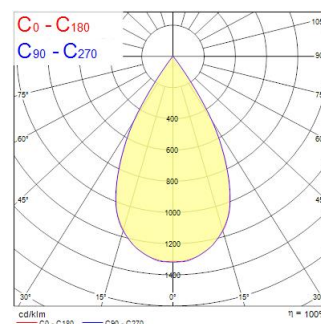

Fotometrie