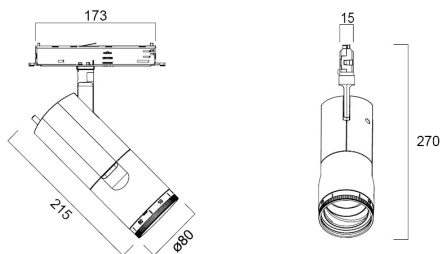

# Beacon Muse CRI97 18W 980lm 3000K O/B Dim Wit

Artikelnummer 2062560

Concord

Simple and slick integral design with no driver box and without any visible screws New technology utilization for improved performance Invisible in-track Adaptor for an impressive architectural look Extremely precise light beams due to the high-quality lens  $\varnothing 80\text{mm}$  die-cast aluminium body, Adjustable beam angle: between  $8^\circ - 55^\circ$ , Textured white finishing colour Light color temperature: 3000K, warm light System power: 18W, Fixture lumen output: 980lm, efficacy: 55lm/W, Ra97 typical, LED chromacity: 2 step MacAdam ellipse LED source (SDCM2), IR/UV free light source without heat radiation Operating voltage 220-240V / 50-60Hz, dimmable via on-board potentiometer, suitable for installation on 3-circuit tracks, please check compatibility list on the instruction sheet. Compatible with OneTrack Electrical protection: Class II. Degree of protection: IP20, suitable for indoor environment only Horizontal rotation:  $355^\circ$ , vertical tilt:  $90^\circ$  Nominal product dimensions: D.80mmx215mm 5 years warranty. Suitable for track mounting

### Afmetingen (mm)

## Fysieke gegevens

Kleur behuizing	RAL 9016 - Traffic white / Bezel
IP waarde	IP20
IK waarde	IK02
Afwerking diffusor	Gezandstraald
Materiaal diffusor	Overige
Afwerking reflector	Mat
Lengte (mm)	215
Breedte (mm)	80
Hoogte (mm)	270
Gewicht (kg)	0.94

## Verpakkingen

EAN code	5025768625604
Enkele lengte verpakking (cm)	30.5
Enkele breedte verpakking (cm)	13.5
Hoogte eenheidsverpakking (cm)	20.5
DUN14 (inner)	05025768625604
Eenheden per omdoos	1
Lengte omdoos (cm)	30.5
Breedte omdoos (cm)	13.5
Diepte omdoos (cm)	20.5